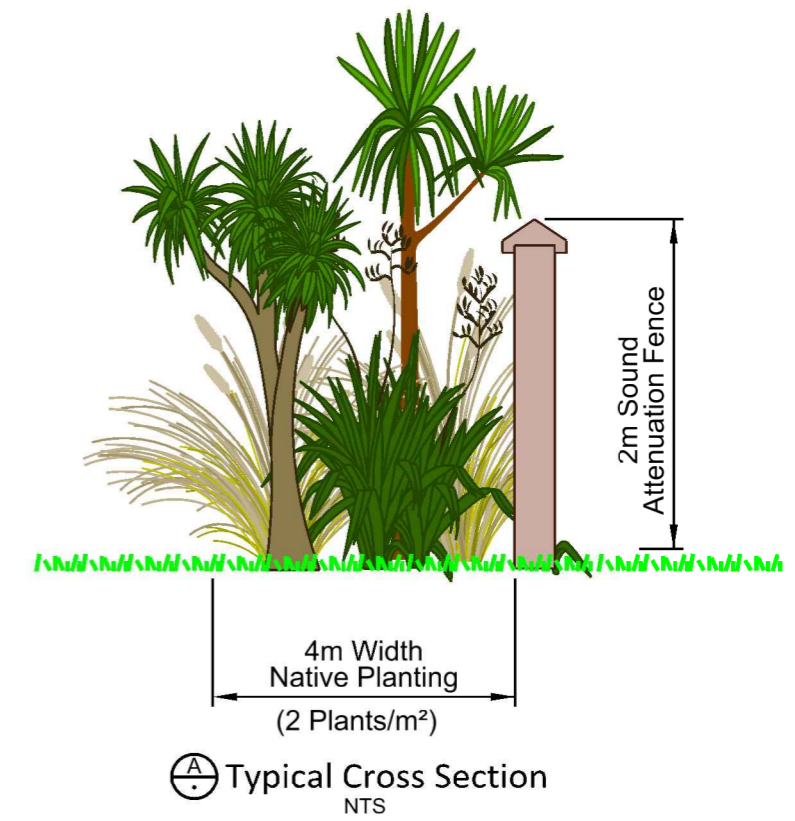

**Legend**

- Property boundary
- Existing shelter belt to be replaced with native planting
- 2m High Attenuation Fence

Artist Impression

**890 Selwyn Proposed Landscaping**